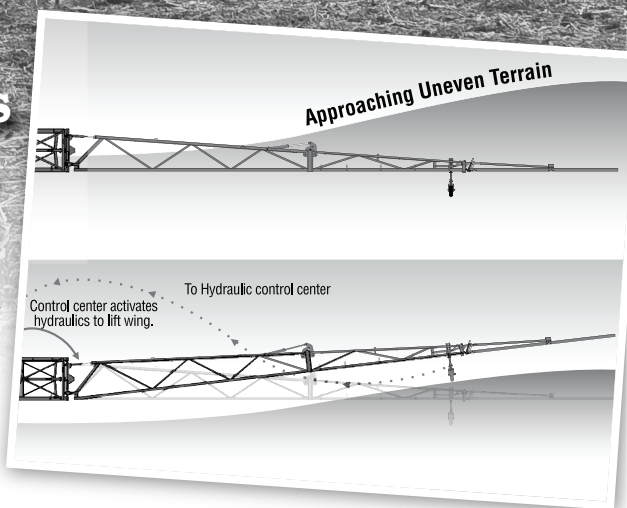

# Spray uneven fields as if they were flat.

Some of the most  
productive farm fields  
have uneven terrain.

**I**T'S DIFFICULT TO MAKE GOOD TIME spraying when you have to slow down for uneven terrain in your field. Increase your ground speed and you'll pay the price of either chemical drift due to improper boom height or repairing boom damage.

At Demco, we offer a weightless boom gliding suspension system. It senses uneven landscape and signals the boom's hydraulic control system to automatically raise or lower the boom section. This allows the boom to better follow the contour of the field, thereby enabling more consistent ground speed.

The construction of a Demco Glide Suspension Boom is as impressive as its performance. Quality components and heavy duty materials are joined together with superior design and manufacturing techniques. You'll get efficient performance for many spraying seasons to come.